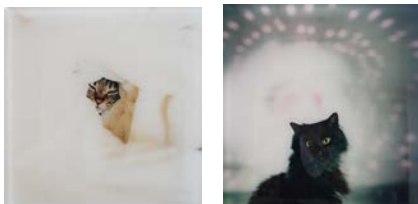

Piramide Building 2 F
6-6-9 Roppongi
Minato-ku, Tokyo
106 - 0032 Japan

中藤毅彦 Takehiko Nakafuji
“Night Crawler 1995/2010” (2010)
100x125 cm
Edition of 3

¥ 400,000
(print only, tax excl.)

中矢昌行 Masayuki Nakaya
“ネコパシーNekopathy”